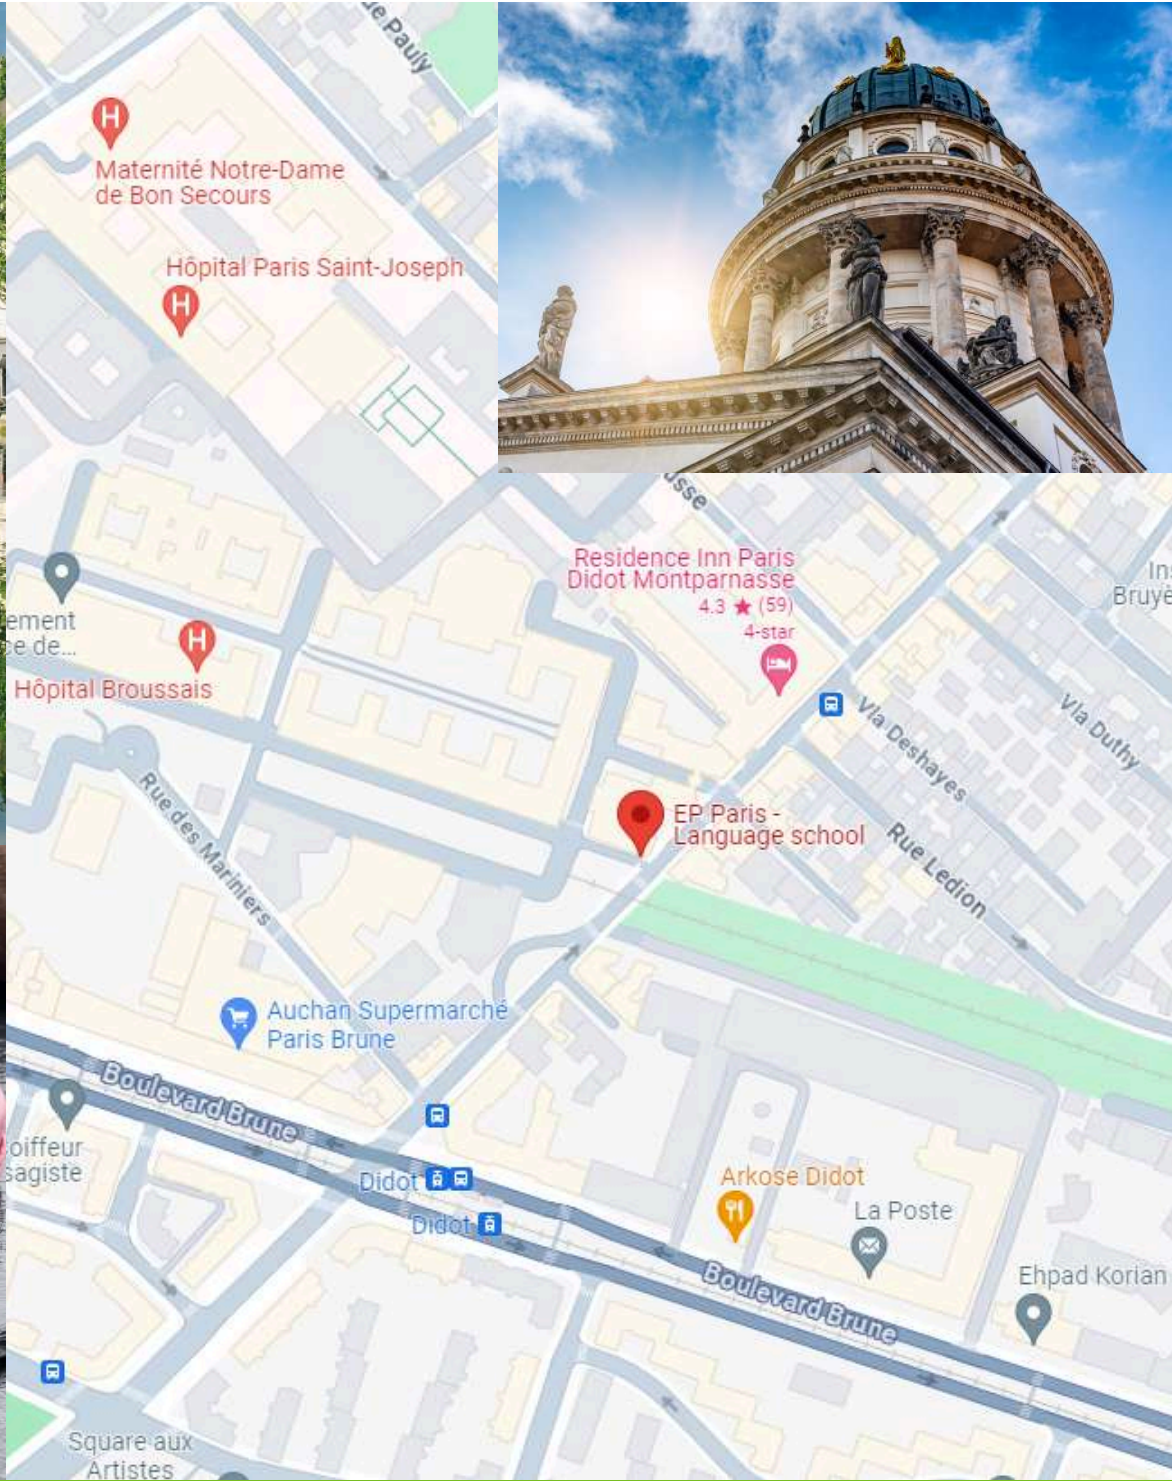

Paris

Paris