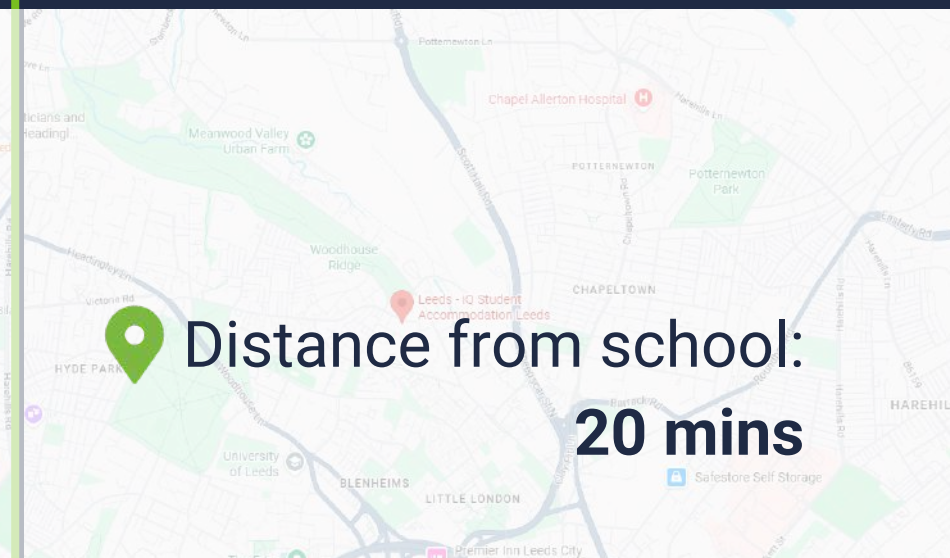

Accommodation

Homestay

- Bed and breakfast
- Half board homestay
- Self-catering
  (Adult homestay)

Room type 🧑 Single/Twin
Bathroom type 🚽 Private

IQ Leeds

- Gym Facilities
- Outdoor social spaces
- Cinema room

Room type 🧑 Single/Twin
Bathroom type 🚽 Private

Threadworks

- Karaoke room
- Study areas
- On-site gym

Room type 🧑 Single
Bathroom type 🚽 Private

Briggate

- On-site gym
- Communal lounge
- Private outdoor space

Room type 🧑 Studio
Bathroom type 🚽 Private