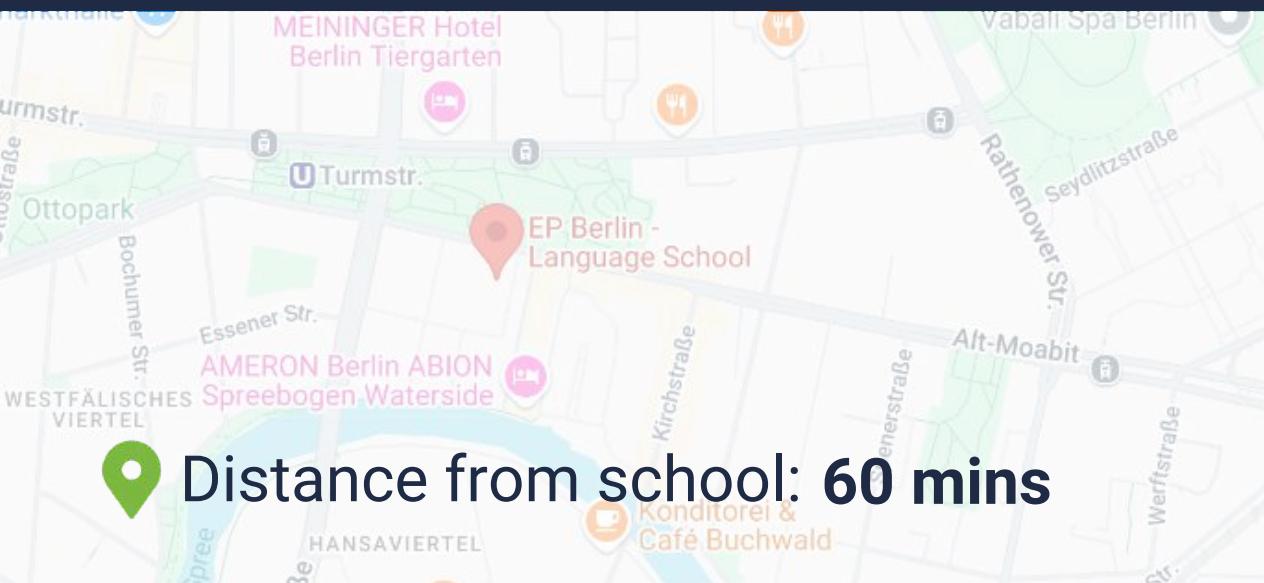

Accommodation

Homestay

- Bed and breakfast
- Comfortable, safe environment
- Bed linen, towels, telephone

Room type Single room
Bathroom type Private

Kiez Hostel

- Private bedrooms room on-site
- Wi-Fi across the residence
- Cleaning included

Room type Single/Shared room
Bathroom type Shared

Berlin Karlshorst or Prenzlauer Berg

- Social and study spaces to use
- Wi-Fi across the residence
- Gym available to use

Room type Studio/Apartment
Bathroom type Private