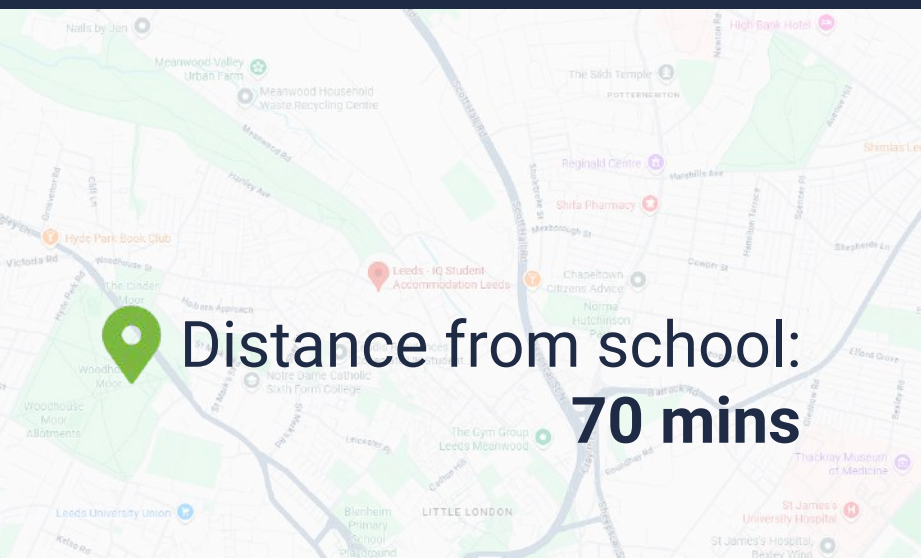

Accommodation

Homestay

- Bed and breakfast
- Half board homestay
- Self-catering
  (Adult homestay)

Room type 🧑 Single/Twin
Bathroom type 🚽 Private

IQ Leeds

- Gym Facilities
- Outdoor social spaces
- Cinema room

Room type 🧑 Single/Twin
Bathroom type 🚽 Private

Threadworks

- Karaoke room
- Study areas
- On-site gym

Room type 🧑 Single
Bathroom type 🚽 Private

Briggate

- On-site gym
- Communal lounge
- Private outdoor space

Room type 🧑 Studio
Bathroom type 🚽 Private