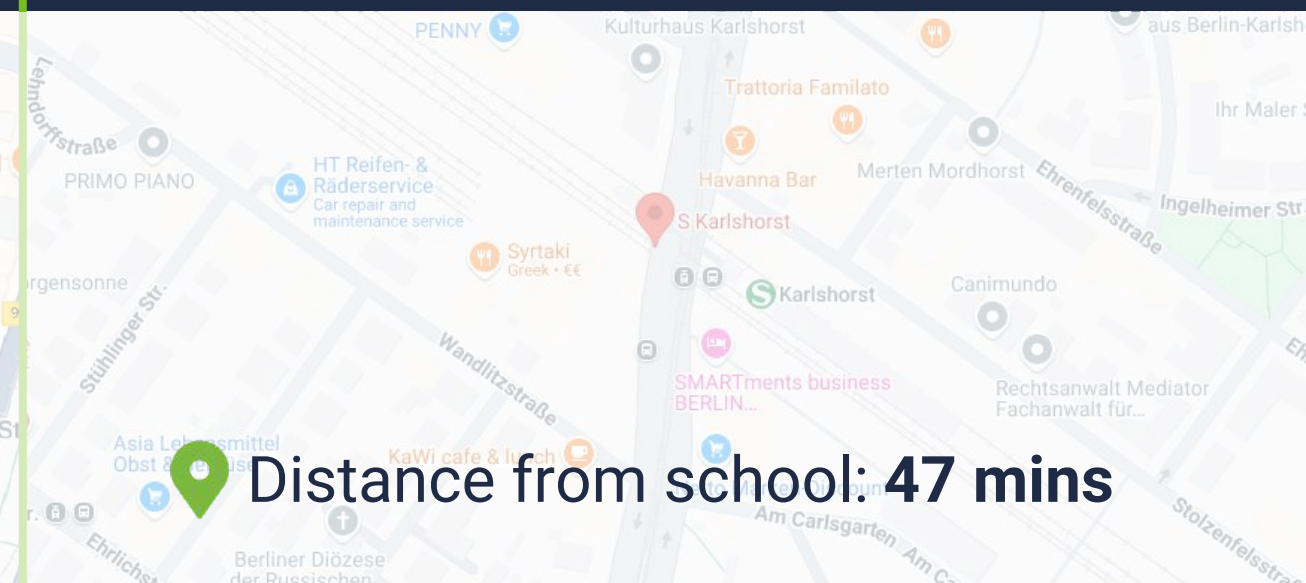

Accommodation

Homestay

- Bed and breakfast
- Comfortable, safe environment
- Bed linen, towels, telephone

Room type Single room
Bathroom type Private

Kiez Hostel

- Private bedrooms room on-site
- Wi-Fi across the residence
- Cleaning included

Room type Single/Shared room
Bathroom type Shared

Berlin Karlshorst or Prenzlauer Berg

- Social and study spaces to use
- Wi-Fi across the residence
- Gym available to use

Room type Studio/Apartment
Bathroom type Private