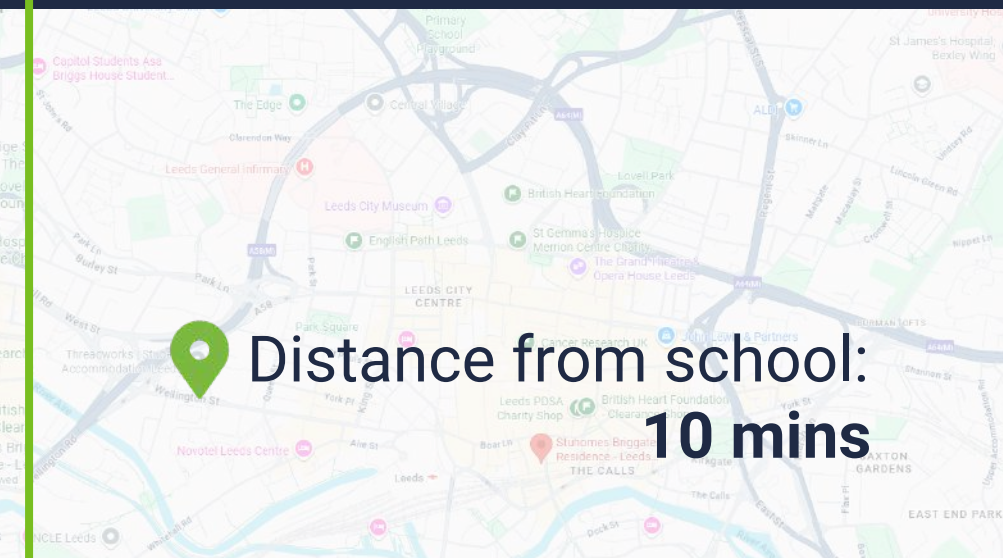

Accommodation

Homestay

- Bed and breakfast
- Half board homestay
- Self-catering
  (Adult homestay)

Room type 🧑 Single/Twin
Bathroom type 🚽 Private

IQ Leeds

- Gym Facilities
- Outdoor social spaces
- Cinema room

Room type 🧑 Single/Twin
Bathroom type 🚽 Private

Threadworks

- Karaoke room
- Study areas
- On-site gym

Room type 🧑 Single
Bathroom type 🚽 Private

Briggate

- On-site gym
- Communal lounge
- Private outdoor space

Room type 🧑 Studio
Bathroom type 🚽 Private