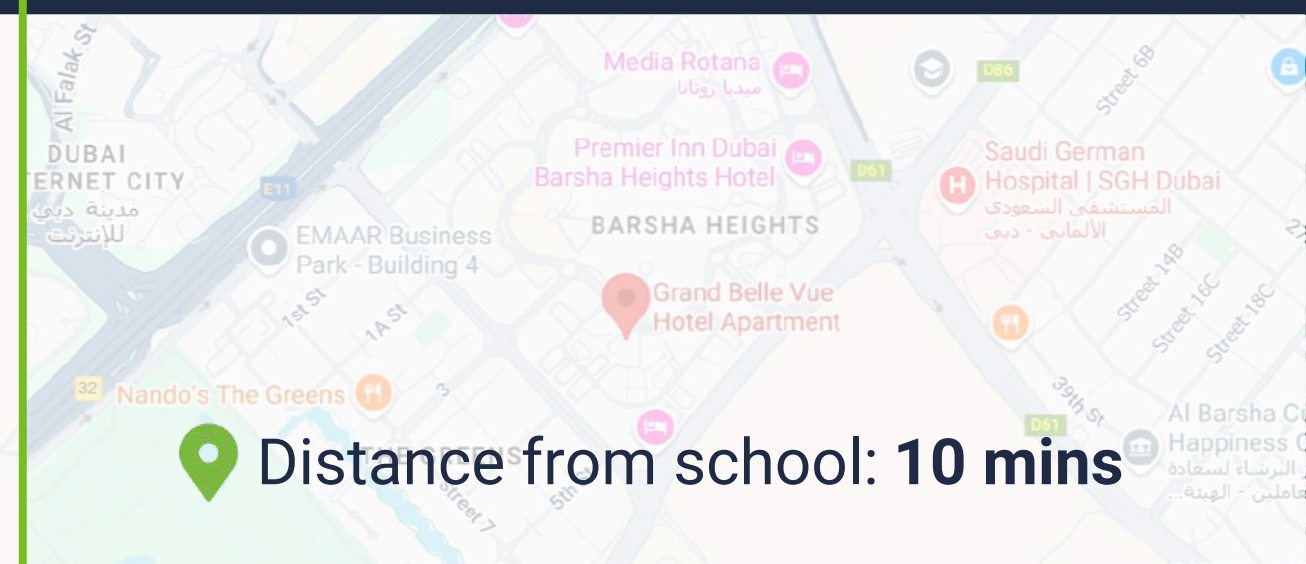

Accommodation

ESAW

- Study room/ game room
- High speed Wi-Fi
- Laundry facility on site

Room type Single/Twin room
Bathroom type Private

KSK homes or Myriad

- Recreational area, extra events
- Gym on site, games arcade
- Restaurants and cafes

Room type Single/Twin room
Bathroom type Private

Grand Bellevue Hotel

available upon request only

- Paid public parking on-site
- Restaurant, bar, lounge
- Fitness Centre with Gym

Room type Single/Twin room
Bathroom type Private