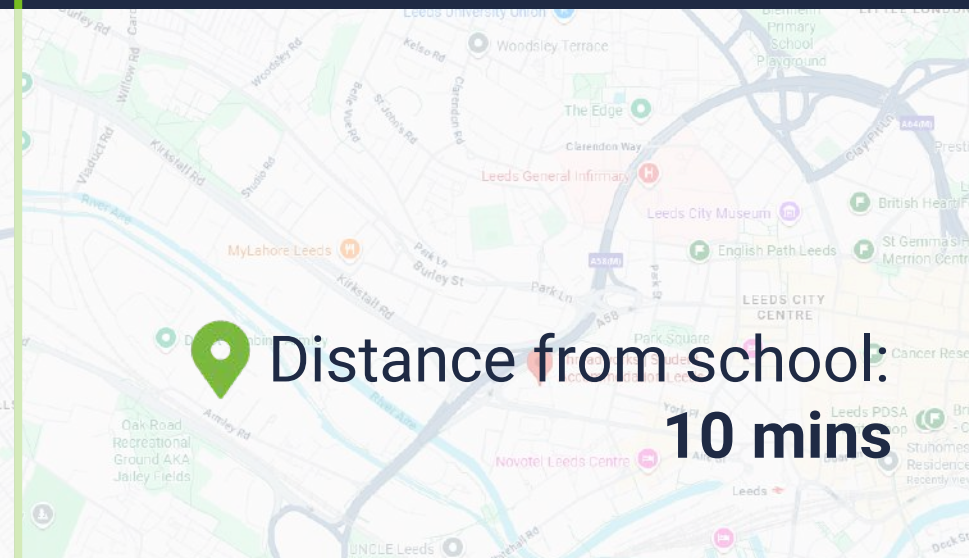

Accommodation

Homestay

- Bed and breakfast
- Half board homestay
- Self-catering
  (Adult homestay)

Room type 🧑 Single/Twin
Bathroom type 🚽 Private

IQ Leeds

- Gym Facilities
- Outdoor social spaces
- Cinema room

Room type 🧑 Single/Twin
Bathroom type 🚽 Private

Threadworks

- Karaoke room
- Study areas
- On-site gym

Room type 🧑 Single
Bathroom type 🚽 Private

Briggate

- On-site gym
- Communal lounge
- Private outdoor space

Room type 🧑 Studio
Bathroom type 🚽 Private