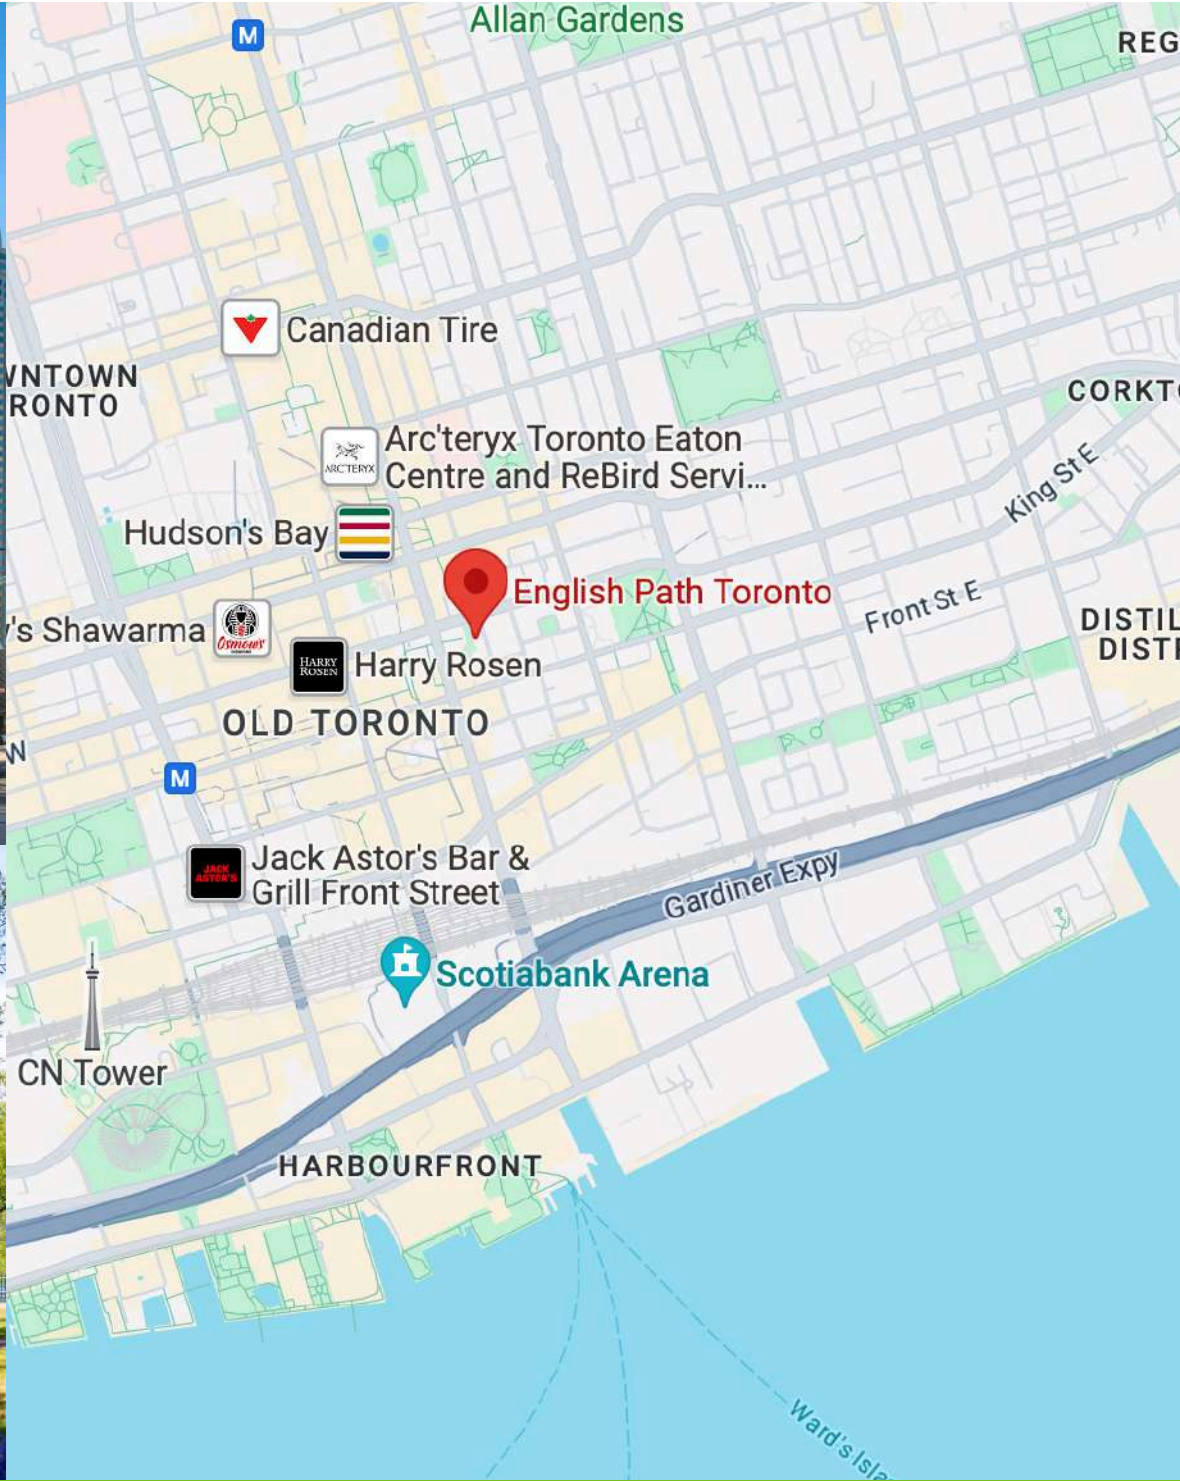

Toronto

Toronto