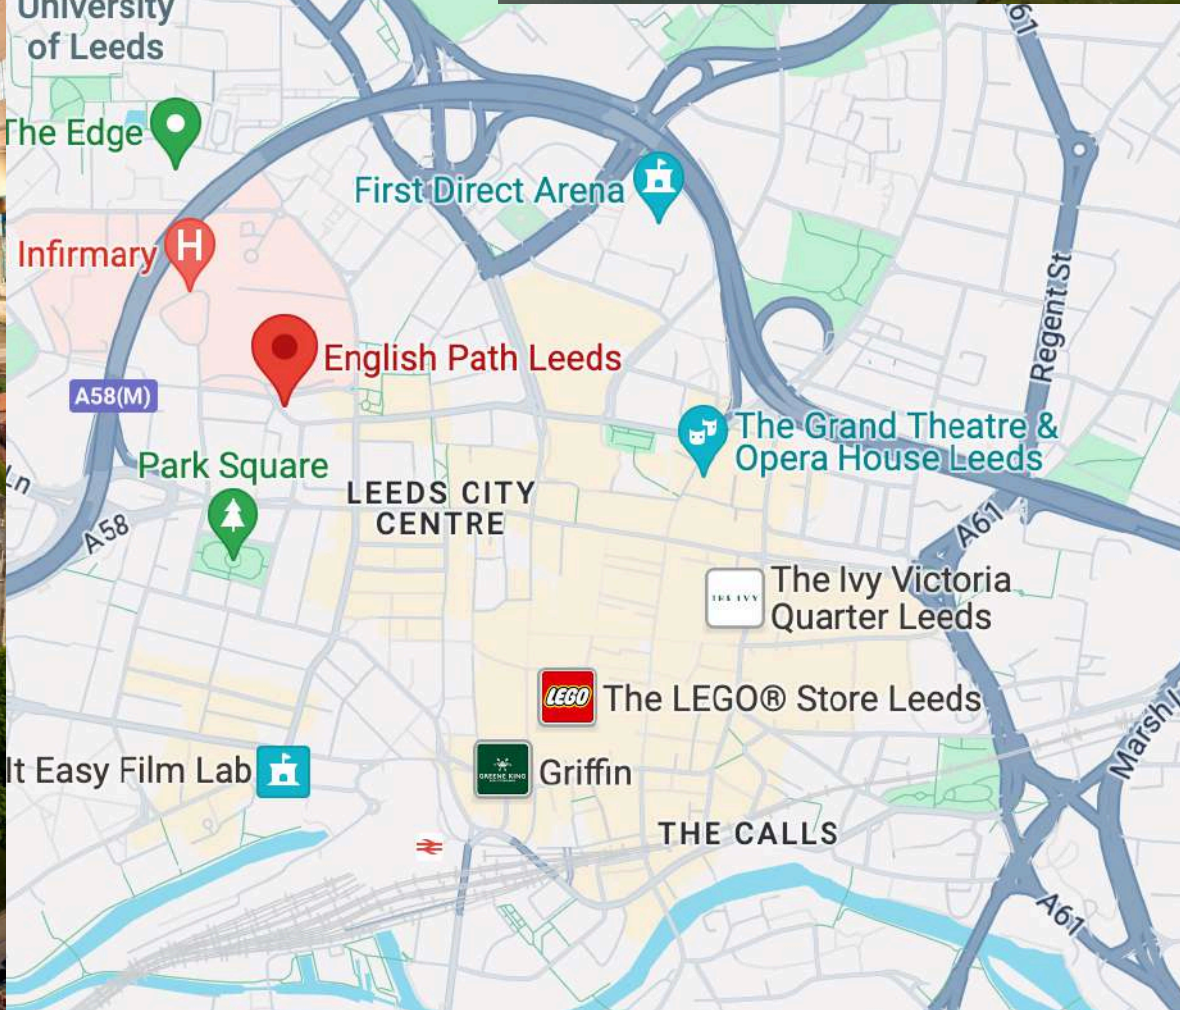

Leeds

Leeds