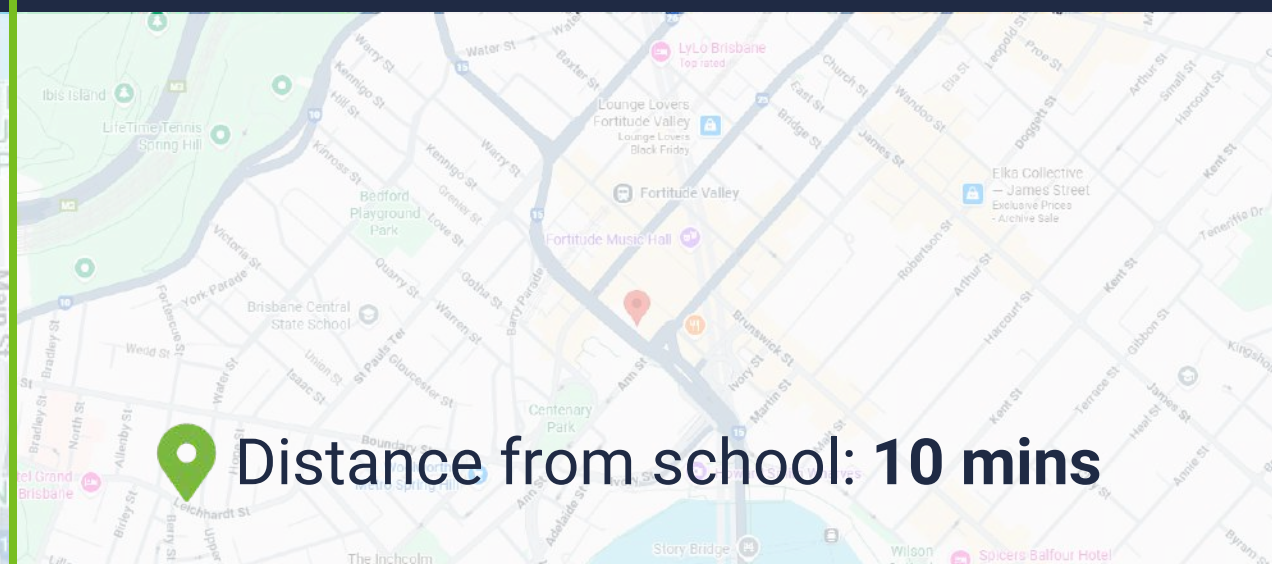

Accommodation

Homestay

- Bed and breakfast
- Half board homestay
- Self-catering

Room type

Single/Twin room

Bathroom type

Private

BUNKBrisbane

- Laundry facilities
- Private kitchen
- Free wi-fi

Room type

Studio

Bathroom type

Private

House Share

- Buffet breakfast & dinner
- On-site restaurants
- Study room

Room type

Single, twin, triple

Bathroom type

Private